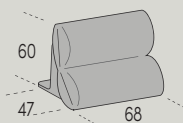

Pacchetto schiena
Relax / Relax
backrest pack